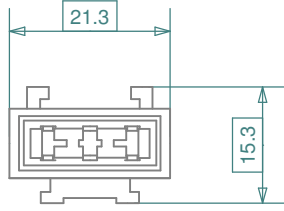

HM3120

HM3105

iMaXX ref.	Description
HM3101	Fuse holder body, PA6 GF30, black
HM3105	Fuse holder cover, PP, translucent
HM3120	Fuse holder assembled, red central plus wire 2.5mm <sup>2</sup> , out wires in black 1.5mm <sup>2</sup> , wire length 130mm ± 5

Revisions			Drawn	Date	Appr.
Date	Type				
			GRH	11/17	
			BE	11/17	
			AdH	11/17	

		Scale 1 : 1	Title	HM3100 series, mikrOTO III blade FH	
		Projection	Drawing type	schematic	
		 Tolerance ± 0.2 mm unless otherwise noted	Drawing number	HM3100 drawing 1	
			Sheet	1 of 1	
			Layers / Sheet	01 2 6 9 11	Sheet 01