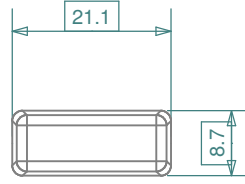

HM3120

HM3105

iMaXX ref.	Description
HM3101	Fuse holder body, PA6 GF30, black
HM3105	Fuse holder cover, PP, translucent
HM3120	Fuse holder assembled, red central plus wire 2.5mm <sup>2</sup> , out wires in black 1.5mm <sup>2</sup> , wire length 130mm ± 5

Revisions			Drawn	Date	Appr.
Date	Type				
			GRH	11/17	
			BE	11/17	
			AdH	11/17	

		Scale 1 : 1	Title	HM3100 series, mikrOTO III blade FH	
		Projection	Drawing type	schematic	
		 Tolerance ± 0.2 mm unless otherwise noted	Drawing number	HM3100 drawing 1	
			Sheet	1 of 1	
			Layers / Sheet	01 2 6 9 11	Sheet 01