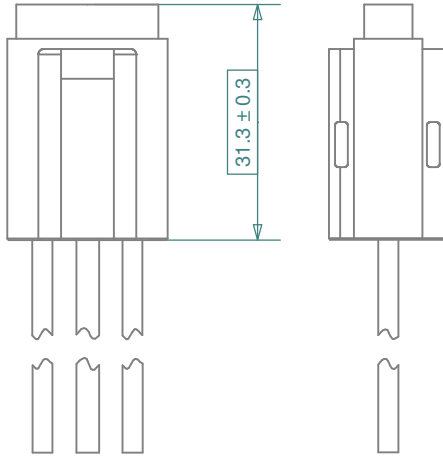

HM3120

HM3105

iMaXX ref.	Description
HM3101	Fuse holder body, PA6 GF30, black
HM3105	Fuse holder cover, PP, translucent
HM3120	Fuse holder assembled, red central plus wire 2.5mm <sup>2</sup> , out wires in black 1.5mm <sup>2</sup> , wire length 130mm ± 5

Revisions			Drawn	Date	Appr.
Date	Type				
			GRH	11/17	
			BE	11/17	
			AdH	11/17	

		Scale 1 : 1	Title	HM3100 series, mikrOTO III blade FH	
		Projection	Drawing type	schematic	
		 Tolerance ± 0.2 mm unless otherwise noted	Drawing number	HM3100 drawing 1	
			Sheet	1 of 1	
			Layers / Sheet	01 2 6 9 11	Sheet 01