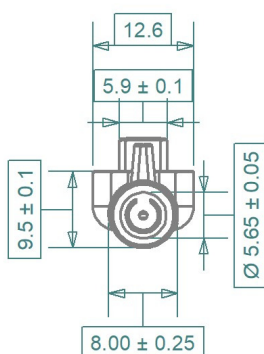

12.1 ± 0.1

5.00 ± 0.05

3D not to scale

B

B

C

C

D

D

iMaXX Reference	Description
HLP7325	FH pre assembled, miniOTO Low Profile fuse, 1.5mm ² black wire 135 mm each side (±5mm)
HLP7335	FH pre assembled, miniOTO Low Profile fuse, 2.5mm ² black wire 135 mm each side (±5mm)

E

E

Revisions		Date	Appr.
Date	Type	Drawn	08/11 GRH
		Checked	06/13 BE
		Standards	
		Approved	06/13 AdH
		Scale	Not to scale
		Projection	Tolerance ± 0.2 mm unless otherwise noted
		Title	HLP7300 series, FLP fuse holder
		Drawing type	schematic
		Drawing number	HLP7300 drawing 2
		Sheet	1 of 1
		Layers / Sheet	0 1 2 6 9 11 Sheet 01