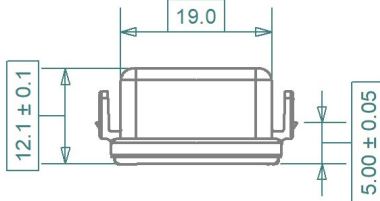

12.1 ± 0.1

5.00 ± 0.05

3D not to scale

B

B

C

C

D

D

iMaXX Reference	Description
HLP7325	FH pre assembled, miniOTO Low Profile fuse, 1.5mm ² black wire 135 mm each side (±5mm)
HLP7335	FH pre assembled, miniOTO Low Profile fuse, 2.5mm ² black wire 135 mm each side (±5mm)