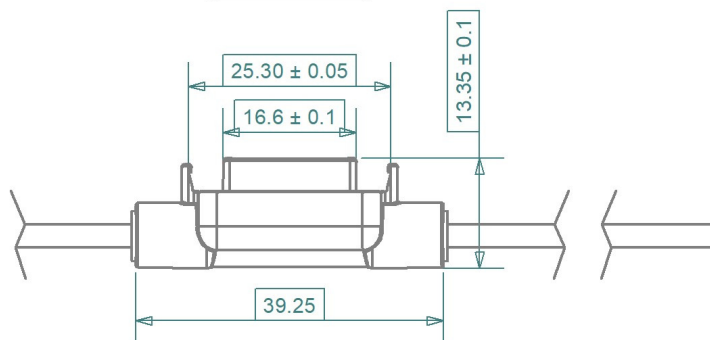

12.1 ± 0.1

5.00 ± 0.05

3D not to scale

B

B

C

C

D

D

iMaXX Reference	Description
HLP7325	FH pre assembled, miniOTO Low Profile fuse, 1.5mm ² black wire 135 mm each side (±5mm)
HLP7335	FH pre assembled, miniOTO Low Profile fuse, 2.5mm ² black wire 135 mm each side (±5mm)

Note: HLP7335 max. load 65% with > 120s duration applications

FLP7000 series miniOTO Low Profile blade fuse ref. table:

Rating [A]	Color	Volt [V]	iMaXX Reference
2	Gray	58	FLP7002
3	Violet	58	FLP7003
4	Pink	58	FLP7004
5	Tan	58	FLP7005
7.5	Brown	58	FLP7075
10	Red	58	FLP7010
15	Blue	58	FLP7015
20	Yellow	58	FLP7020
25	Natural	58	FLP7025
30	Green	58	FLP7030

E

E

Revisions		Date	Appr.
Date	Type	Drawn	08/11 GRH
		Checked	06/13 BE
		Standards	
		Approved	06/13 AdH
		Scale	Not to scale
		Projection	Tolerance ± 0.2 mm unless otherwise noted
		Title	HLP7300 series, FLP fuse holder
		Drawing type	schematic
		Drawing number	HLP7300 drawing 2
		Sheet	1 of 1
		Layers / Sheet	0 1 2 6 9 11 Sheet 01