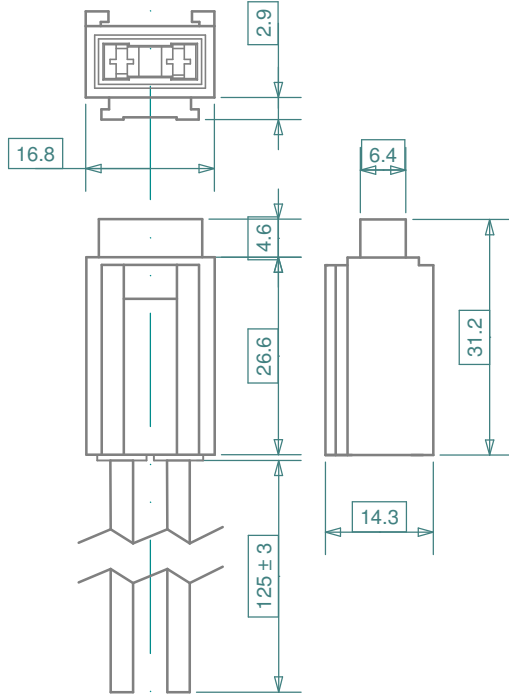

H7105

3D not to scale

H7120

F7000 series miniOTO blade fuse reference table:

Rating [ A ]	Color	Volt [ V ]	iMaXX Reference
3	Violet	32	F7003
4	Pink	32	F7004
5	Tan	32	F7005
7.5	Brown	32	F7075
10	Red	32	F7010
15	Blue	32	F7015
20	Yellow	32	F7020
25	Natural	32	F7025
30	Green	32	F7030

iMaXX ref.	Description
H7105	cover PP, for use on FH H7120 series, translucent
H7120	FH miniOTO assembled, 2,5mm <sup>2</sup> red wire 1p, no cover
H1007	mounting bracket steel, for holders H1010, H7120 series

Revisions			Date	Appr.
Date	Type	Drawn		
a 09/17	removed obsolete part number	Checked	08/11	GRH
		Standards	09/17	BE
		Approved	09/17	AdH

Scale	1 : 1	Title	H7100 series 1 pos miniOTO FH
Projection		Drawing type	schematic
		Drawing number	H7120 drawing 1
		Sheet	1 of 1
		Layers / Sheet	0 1 2 6 8 9 11 Sheet 01