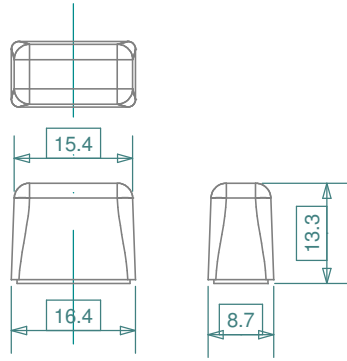

H7105

3D not to scale

H7120

F7000 series miniOTO blade fuse reference table:

Rating [ A ]	Color	Volt [ V ]	iMaXX Reference
3	Violet	32	F7003
4	Pink	32	F7004
5	Tan	32	F7005
7.5	Brown	32	F7075
10	Red	32	F7010
15	Blue	32	F7015
20	Yellow	32	F7020
25	Natural	32	F7025
30	Green	32	F7030

iMaXX ref.	Description
H7105	cover PP, for use on FH H7120 series, translucent
H7120	FH miniOTO assembled, 2,5mm <sup>2</sup> red wire 1p, no cover
H1007	mounting bracket steel, for holders H1010, H7120 series

Revisions			Date	Appr.
Date	Type	Drawn		
a 09/17	removed obsolete part number	Checked	08/11	GRH
		Standards	09/17	BE
		Approved	09/17	AdH

Scale	1 : 1	Title	H7100 series 1 pos miniOTO FH
Projection		Drawing type	schematic
		Drawing number	H7120 drawing 1
		Sheet	1 of 1
		Layers / Sheet	0 1 2 6 8 9 11 Sheet 01